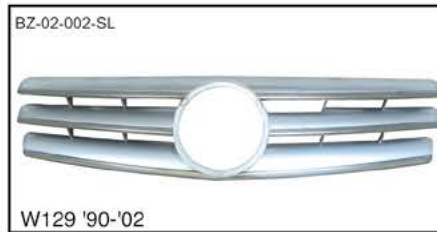

TT '06-'09
**TT-0609-RS-BK
 Size:100x18x55cm NW:2KG GW:3KG**

TT-0609-RS-CMBK
Size:100x16x53cm NW:2KG GW:3KG

BZ compatible fitting for BZ

W124 '94-'95

A-W124-9495W-CL-LGA-BK

A-W124-9495W-CL-LGA-SL

Size:70x15x32cm NW:2KG GW:3KG