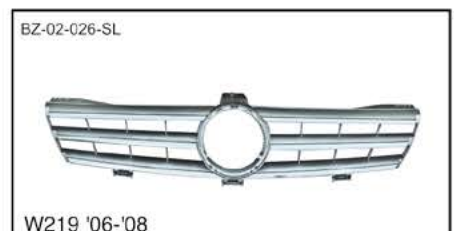

G-W219-0608G-CL3-SL
Size:94x16x31cm NW:1KG GW:2KG