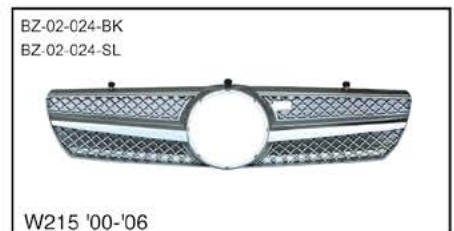

A-W211-0708W-CL5-BK
Size:84x15x29cm NW:1KG GW:2KG

A-W211-0708W-CL5-SL
Size:84x15x29cm NW:1KG GW:2KG

A-W212-0910W-FCL2-SL
Size:94x16x31cm NW:1KG GW:2KG

A-W212-0910W-FCL2-BK
Size:94x16x31cm NW:1KG GW:2KG

A-W215-0006W-SLN-BK
 A-W215-0006W-SLN-SL
Size:84x15x30cm NW:1KG GW:2KG