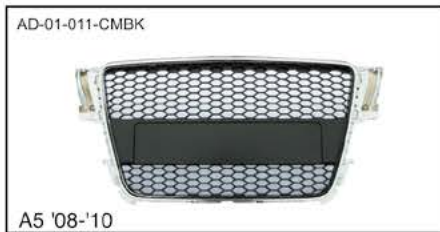

A4-0507-RS-CMBK

Size:74x15x58cm NW:1KG GW:1.5KG

AD-01-010-BK
AD-01-010-CMBK

A4'08-'09

A4-0809-RS-BK

A4-0809-RS-CMBK

Size:100x15.4x45cm NW:2KG GW:3KG

AD-01-011-CMBK