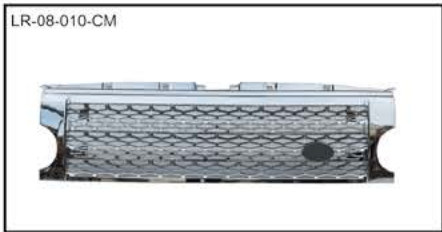

LR-08-010-CM
A-DSCV-0509-CM
Size:110x16x39mm NW:2KG GW:3KG