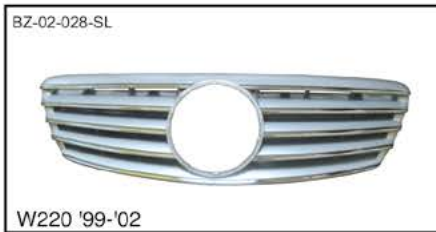

BZ compatible fitting for BZ

W220 '99-'02

A-W220-9902W-CL5-SL

Size:84x15x30cm NW:1KG GW:2KG