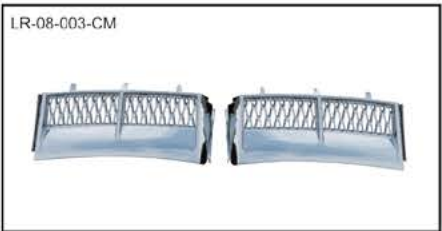

SVZ-RGRV-'03-'05-CM
Size:42x12x21mm NW:1KG GW:1.5KG