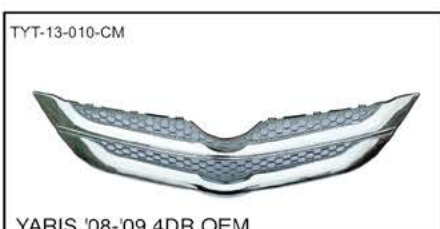

TYT-13-010-CM
YARIS '08-'09 4DR OEM
YRS-0809-4DR-CM-OEM
Size:95x11x29mm NW:0.7KG GW:0.8KG