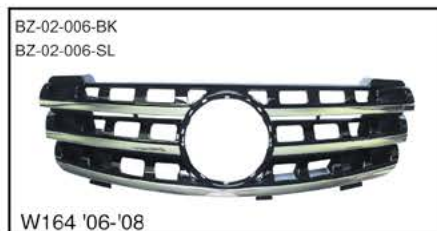

W164 '06-'08

A-W164-0608W-NML-BK

A-W164-0608W-NML-SL

Size:94x16x31cm NW:1KG GW:2KG