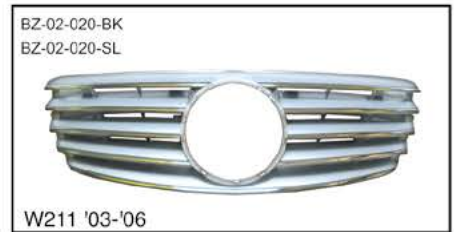

A-W211-0306W-CL5-BK
A-W211-0306W-CL5-SL
Size:84x15x30cm NW:1KG GW:2KG