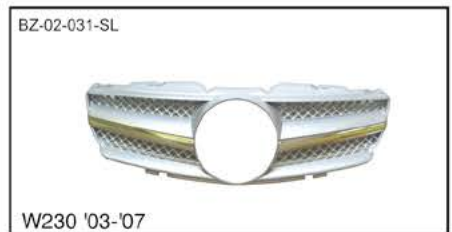

W230 '03-'07

A-W230-0307W-SLN-SL

Size:84x16x30cm NW:1KG GW:2KG