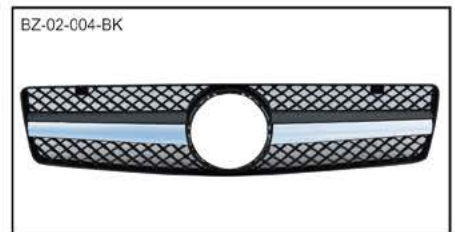

G-W129-9002G-SLN-BK

Size:87x17x25cm NW:1KG GW:2KG