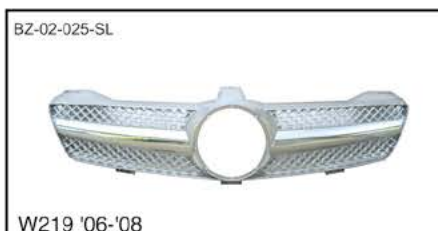

A-W219-0608W-SLN-SL
Size:90x22x29cm NW:1KG GW:2KG